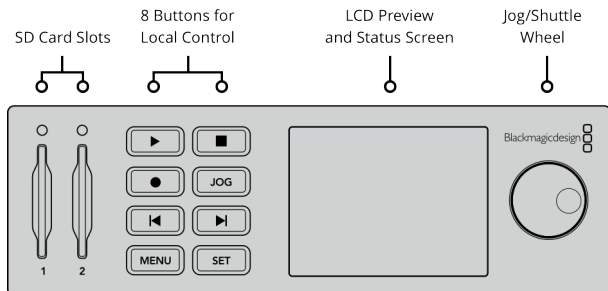

Standards

SD Video Standards

525i59.94 NTSC, 625i50 PAL

HD Video Standards

720p50, 720p59.94, 720p60
1080p23.98, 1080p24, 1080p25,
1080p29.97, 1080p30, 1080p50,
1080p59.94, 1080p60
1080i50, 1080i59.94, 1080i60

Ultra HD Video Standards

2160p23.98, 2160p24, 2160p25,
2160p29.97, 2160p30

SDI Compliance

SMPTE 259M, 292M, 296M and 425M

SDI Metadata Support

HD RP 188 and closed captioning.

Audio Sampling

Television standard sample rate of
48kHz and 24-bit.

Video Sampling

4:4:4:4

Color Precision

10-bit

Color Space

REC 601, REC 709

Copy Protection

HDMI input is unable to capture from
copy protected HDMI sources. Always
confirm copyright ownership before
capture or distribution.

Media

Media

2 x SD for SD, HD and UHD recording.

Media Type

UHS II and able to support ProRes
4444 playback and 422 recording.

Media Format

Can format discs to ExFAT (Windows/
Mac) or OS X Extended (Mac) file
systems.

Supported Codecs

Apple ProRes 422 HQ QuickTime,
ProRes 422 QuickTime, ProRes 422 LT
QuickTime, ProRes 422 Proxy
QuickTime.

FTP Clients

Cyberduck, Transmit, FileZilla