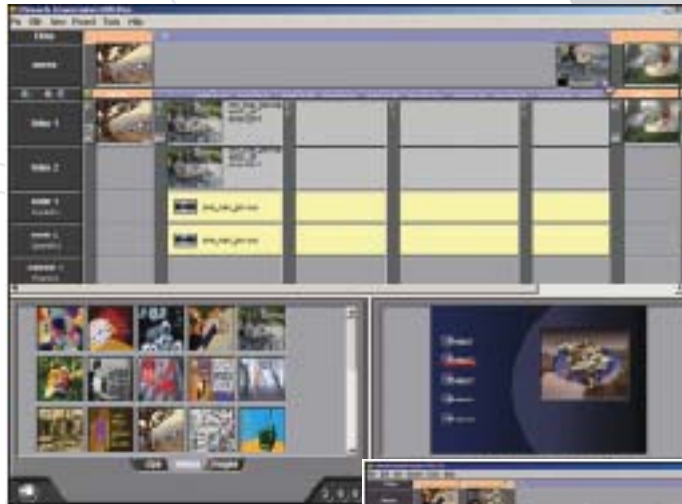

IMPRESSION

Pinnacle Impression DVD is a professional quality solution for DVD authoring. Subtitles, multiple angles, multiple audio tracks, full motion menus and more are supported in an easy-to-use, drag and drop interface. ★ Pinnacle Impression DVD also delivers a host of other features aimed at making the authoring process as intuitive and creative as the filmmaking process. ★ Ninety-nine movies per title, unlimited menus and up to thirty-six buttons per menu remove the limitations imposed by other software packages, and make Pinnacle Impression DVD the only choice for DVD in today's world.

The full version of Pinnacle Impression DVD Pro is included in Pinnacle Edition.

*"If you can dream it,
you can do it."*

- Walt Disney