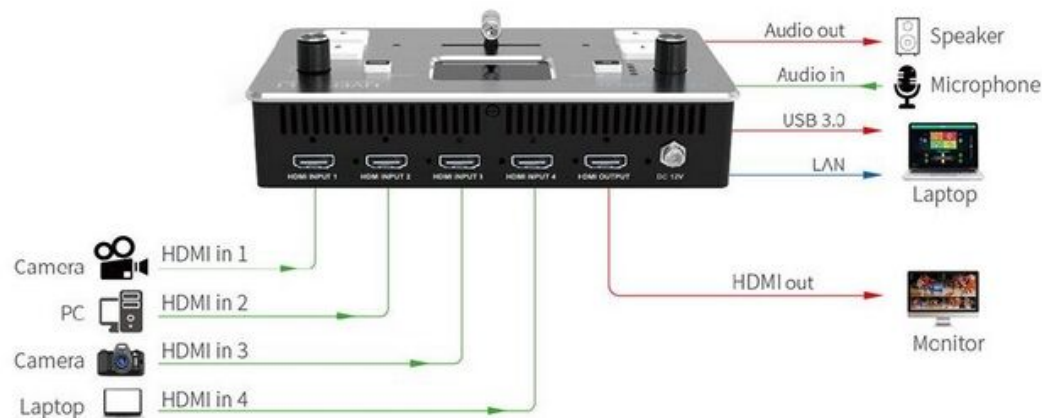

### Multi - Format Video Mixer

Multi Camera Production, Real Time Live Streaming

HDMI HDCP

## Input / Out Interfaces LIVEPRO L1 Switcher Supporting:

## Specification

|                     |   |
|---------------------|---|
| Description         | Multi-format Video Mixer  |
| Model No            | LIVEPRO L1  |
| Screen              | 2.0 TFT   |
| Input               | 4xHDMI-A  |
| Output              | 1xHDMI-A<br>USB 3.0   |
| Communication       | LAN 1×RJ45  |
| Audio               | In 1×3.5mm Stereo Jack<br>Out 1×3.5mm Stereo Jack   |
| Power               | 1×DC Jack   |
| Input Resolutions   | HDMI<br>SMPT E 720p@50/60   1080i@50   1080p@23/24/30/50/60   |
|                     | VESA 1024×768@60   1280×720@60   1280×768@60   1280×800@60   1280×1024@60   1360×768@60   1366×768@60   1440×900@60   1600×1200@60   1680×1050@60   1920x1080@50i   1920×1080@60   1920x1080@60i   1920×1200@60 |
|                     | HDMI<br>SMPT E 720p@60   1080p@60   |
|                     | VESA 1024×768@60   1280×720@60   1280×768@60   1280×800@60   1280×1024@60   1360×768@60   1366×768@60   1440×900@60   1680×1050@60   1920×1080@60   |
| Supported Standards | HDMI 1.3<br>USB 3.0   |
| Input Voltage       | DC 12V / 1.5A   |
| Max Power           | 18W   |
| Working Temperature | -30°C~50°C  |
| Humidity            | 10%~85%   |
| Unit Size           | 185(L) x 110(W) x 39(H)mm   |
| Unit Weight         | 648g  |
| Standard Accessory  | 1.5A Adapter, Manual  |

### USB3.0 Live Streaming, More Convenient and Fast

USB3.0 interface suitable for a variety of software streaming, making live production and webcast faster.