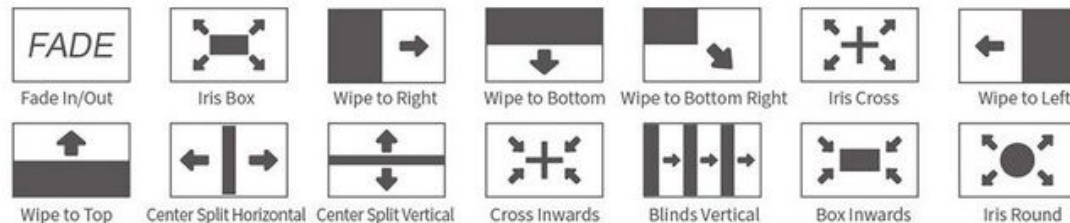

Add Exciting Video Effects

With various effects including Fade In, Fade Out, Iris Box, Wipe to Right, Wipe to Bottom, etc.

Zhangzhou Seetec Optoelectronics Technology Co., Ltd

E-mail: sales@feelworld.cn

Tel: +86-596-2672627

Website: www.feelworld.com.cn

Fax: +86-596-2672617

www.seetec.com.cn