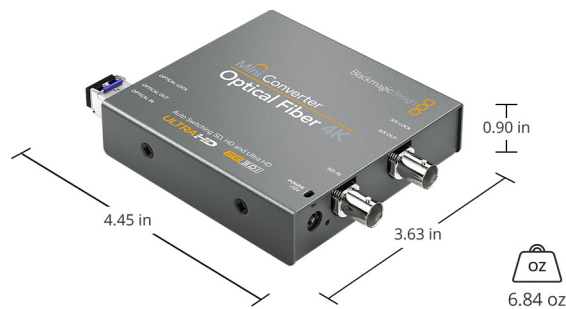

2K Video Standards

2K DCI 23.98p, 2K DCI 24p, 2K DCI 25p
2K DCI 23.98PsF, 2K DCI 24PsF, 2K DCI 25PsF

SDI Video Rates

SDI video connections are switchable between SD, HD, Ultra HD and DCI 4K.

SDI Auto Switching

Automatically detects SD, HD or 6G-SDI.

ASI Support

Yes

Operating Systems

macOS 10.12 Sierra,
macOS 10.13 High Sierra
or later,

Windows 8.1 or
Windows 10.

Settings Control

Mini Switches or USB software.

Power Requirements

Power Supply

+12V universal power supply included with international socket adapters for all countries. Cable tie point.

Power Consumption

3.84 Watts

Operational Voltage Range

12 - 31V DC

Physical Specifications

Environmental Specifications

Operating temperature

0° to 40° C (32° to 104° F)

Storage temperature

-20° to 45° C (-4° to 113° F)

Relative Humidity

0% to 90% non-condensing