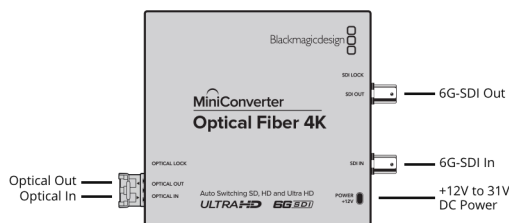

Reclocking

Yes

Standards

SD Video Standards

525i59.94 NTSC, 625i50 PAL

HD Video Standards

720p50, 720p59.94, 720p60, 1080i50, 1080i59.94, 1080i60, 1080p23.98, 1080PsF23.98, 1080p24, 1080PsF24, 1080p25, 1080PsF25, 1080p29.97, 1080PsF29.97, 1080p30, 1080PsF30, 1080p50, 1080p59.94, 1080p60

Ultra HD Video Standards

2160p23.98, 2160p24, 2160p25, 2160p29.97, 2160p30

4K Video Standards

4K DCI 24p

SDI Compliance

SMPTE 259M, SMPTE 292M, SMPTE 296M, SMPTE 424M-B, SMPTE 425M, SMPTE ST-2081, ITU-R BT.656, ITU-R BT.601 and SMPTE 297M for Optical Fiber SDI.

SDI Video Sampling

4:2:2 and 4:4:4

SDI Audio Sampling

Television standard sample rate of 48 kHz and 24 bit.

SDI Color Precision

4:2:2 and 4:4:4

SDI Color Space

YUV and RGB