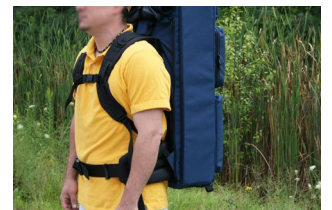

ALTERNATE VIEW

PORTA-BRACE PRODUCTS FREQUENTLY PURCHASED WITH THIS ITEM