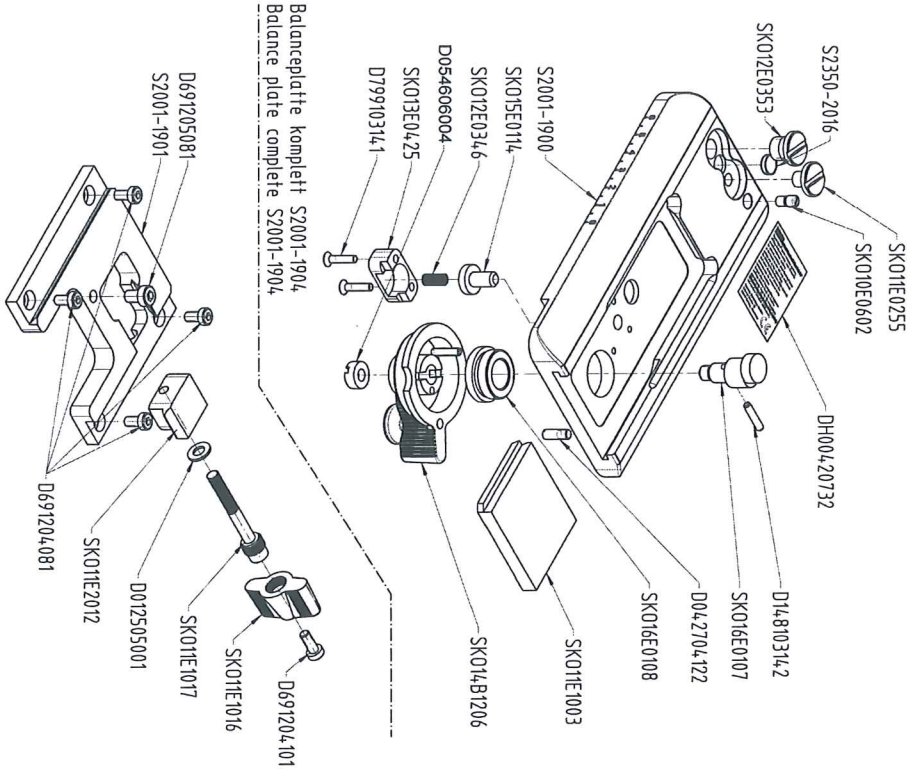

Spreader SP 75 Complete

09.05  
ssp10p0100-02-exp01.mi

Spine SP75  
Spreader SP75

code 7001  
code 7001

Folding Arm Assembly ssp10b0102  
Consists Of  
ssp10e0103 Folding Arm  
ssp10e0104 Guide Key  
d098806030 Shim Washer  
ssp10b0105 Fixing Nut

Balance Plate And Base Plate

211108 Ro  
S2001-0900\_EX3

Balanceplatte + Grundplatte (SK01B2601)  
balance plate + base plate (SK01B2601)

## Balance Plate And Base Plate

Catalogue ID: Pss

Part No.	Description	List Price (excl Tax)	Quant.
S2350-2016	Friction Pad	GBP 5,75	1
SKO12E0353	Camera screw 3/8"	GBP 6,28	1
S2001-1900	Balance Plate DV3	GBP 169,10	1
SKO15E0114	Retainer pin	GBP 6,89	1
SKO12E0346	Compression spring D-078	GBP 5,75	1
D054606004	Slotted round nut M6	GBP 1,55	1
SKO13E0425	Retaining plate	GBP 8,10	1
D799103141	Countersunk screw M3*14	GBP 1,45	2
S2001-1904	Balance Plate complete	GBP 212,59	1
SKO14B1206	Lever bush	GBP 46,26	1
SKO11E1003	Clamping ridge DV	GBP 25,47	1
SKO16E0108	Bearing bush	GBP 7,91	1
D042704122	Slotted headless screw M4*12	GBP 1,28	1
SKO16E0107	Excenter	GBP 27,61	1
D148103142	Clamping sleeve 3*14	GBP 1,12	1
DH00420732	short instruction Touch&Go	GBP 1,12	1
SKO10E0602	Spigot screw	GBP 5,75	1
SKO11E0255	Camera screw 1/4"	GBP 5,75	1
D691205081	Slotted cheese-head screw M5*8	GBP 2,83	1
S2001-1901	Base Plate DV3	GBP 77,00	1
SKO11B2601	Balanceplatte DV3 mit Grundplatte	GBP 293,50	1
D691204081	Slotted cheese-head screw M4*8	GBP 2,35	4
SKO11E2012	Slider	GBP 21,86	1
D012505001	Washer D0125 B5.3-A2	GBP 1,12	1
SKO11E1017	Fixing axle	GBP 10,51	1
SKO11E1016	Brake lever red	GBP 5,75	1
D691204101	Slotted cheese-head screw M4*10	GBP 1,32	1
S2362-1919	Camera screw kit T&G plate 0364	GBP 17,34	1