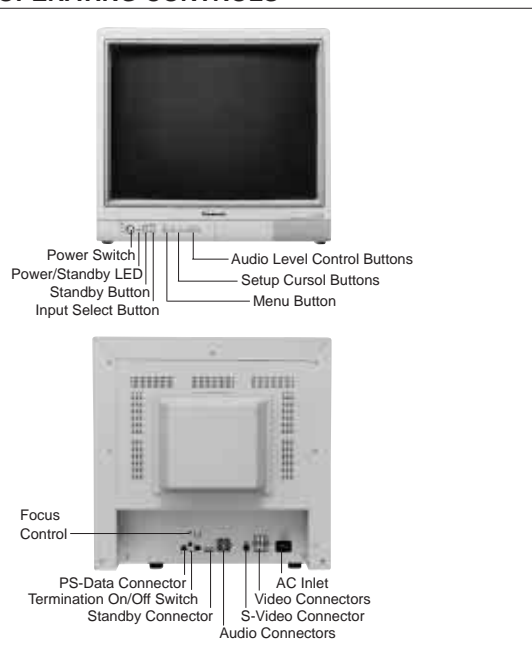

55cm CRT Colour AV Monitor

WV-CM2080

PS•Data

KEY FEATURES

- 55cm diagonal CRT size.
51cm diagonal actual visual size.
- 500 TV lines h.resolution (S-Video).
- 3 channel video inputs (composite A/B or S-Video).
- Built-in Panasonic Security Data Link connector.
- Max. 0.7W speaker output.
- EIA 19-type mounting bracket is provided.

MAJOR OPERATING CONTROLS

SPECIFICATIONS

Power Source	220 V - 240 V AC, 50 Hz
Power Consumption	90 W (Approx.)
Input/Output	Video (Input: 2 / Output: 2) -- BNC; 1.0 V [p-p] composite / 75 Ω or Hi-z looping through S-Video (Input: 1) Y; 1.0 V [p-p] / 75 Ω C; 0.3 V [p-p] / 75 Ω Audio--RCA; 2 Inputs / 2 Outputs
TV System	PAL
Horizontal Resolution	500 lines at centre (S-Video)
PS-Data Link Connector	Yes
Sweep Linearity	Less than 5%
Sweep Geometry	Less than 2%
Overscanning	8%
Actual Visual Size (Approx.)	51 cm diagonal
CRT Size (Approx.)	55 cm diagonal
19-type Rack-Mount	Yes
Ambient Operating Temperature	-10°C - +50°C
Ambient Operating Humidity	Less than 90%
Speaker Output	0.7 W
Dimensions (W x H x D)	482 x 453 x 476 mm
Weight	26 kg

DIMENSIONS