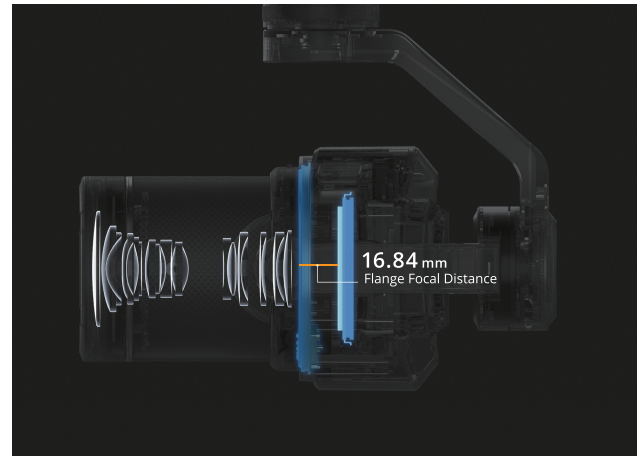

ZENMUSE X7

CINEMATIC VISION RISING

The Zenmuse X7 is a compact Super 35 camera with an integrated gimbal made for high-end filmmaking, delivering stunning resolution and image quality.

**INSPIRE 2 COMPATIBILITY | SUPER 35 SENSOR | 6K CINEMADNG
5.2K APPLE PRORES | 14 STOPS OF DYNAMIC RANGE**

Find out more at dji.com/zenmuse-x7

SENSOR

- Super 35 Sensor
- 14 Stops of Dynamic Range
- 6K 30 fps CinemaDNG
- 5.2K 30 fps Apple ProRes

CINECORE 2.1

- D-Gamut covers the entire DCI-P3 space
- New D-Log Curve applies 3D-Lut for color grading
- EI (Exposure Index) Mode
- Upgraded Image Processing System
- Dark Level Correction System

DL-MOUNT SYSTEM

- Diameter of 58 mm
- Flange Focal Distance of 16.84 mm
- Four Prime 8K Resolution Lenses

LENSES

- DJI DL-S 16 mm F2.8 ND ASPH
- Max FOV: 83°
 - Weight: 182 g
 - Carbon Fiber Body
 - ND Filter

- DJI DL 24 mm F2.8 LS ASPH
- Max FOV: 61°
 - Weight: 178 g
 - Carbon Fiber Body
 - Leaf Shutter

- DJI DL 35 mm F2.8 LS ASPH
- Max FOV: 44°
 - Weight: 180 g
 - Carbon Fiber Body
 - Leaf Shutter

- DJI DL 50 mm F2.8 LS ASPH
- Max FOV: 32°
 - Weight: 182 g
 - Carbon Fiber Body
 - Leaf Shutter