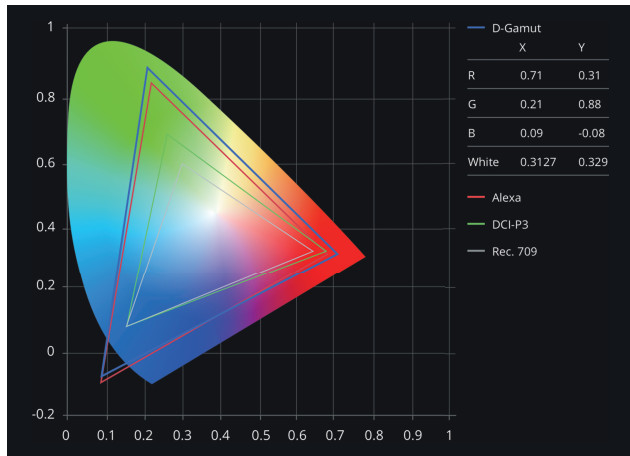

ZENMUSE X7

CINEMATIC VISION RISING

The Zenmuse X7 is a compact Super 35 camera with an integrated gimbal made for high-end filmmaking, delivering stunning resolution and image quality.

**INSPIRE 2 COMPATIBILITY | SUPER 35 SENSOR | 6K CINEMADNG
5.2K APPLE PRORES | 14 STOPS OF DYNAMIC RANGE**

Find out more at dji.com/zenmuse-x7

SENSOR

- Super 35 Sensor
- 14 Stops of Dynamic Range
- 6K 30 fps CinemaDNG
- 5.2K 30 fps Apple ProRes

CINECORE 2.1

- D-Gamut covers the entire DCI-P3 space
- New D-Log Curve applies 3D-Lut for color grading
- EI (Exposure Index) Mode
- Upgraded Image Processing System
- Dark Level Correction System